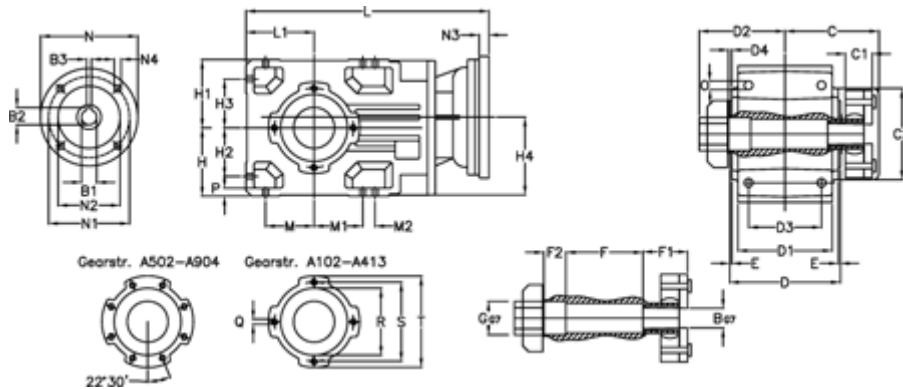

Article number: 29600201206130

Description: Bevel helical gearbox  
A202QF25-12-P80B5

## Measures

B = 25	D1 = 110	F2 = 36	L = 325.5	N3 = -
B1 = 19	D2 = 60	G = 32	L1 = 80	N4 = M10x12
B2 = 21.8	D3 = 90	GA = 14,5 NM	M = 60.0	O = 9.5
B3 = 6	d4 = 4.5	H = 80	M1 = 60.0	P = 9
C = 89.5	Description = A202QF-xx-P80 B5	H1 = 80	M2 = -	Q = M8x15
C1 = 23	E = 3.0	H2 = 60.0	N = 200	R = 95
C2 = 72.0	F = 77.5	H3 = 60.0	N1 = 165	S = 115
D = 136	F1 = 36.0	H4 = 93.0	N2 = 130	T = 140